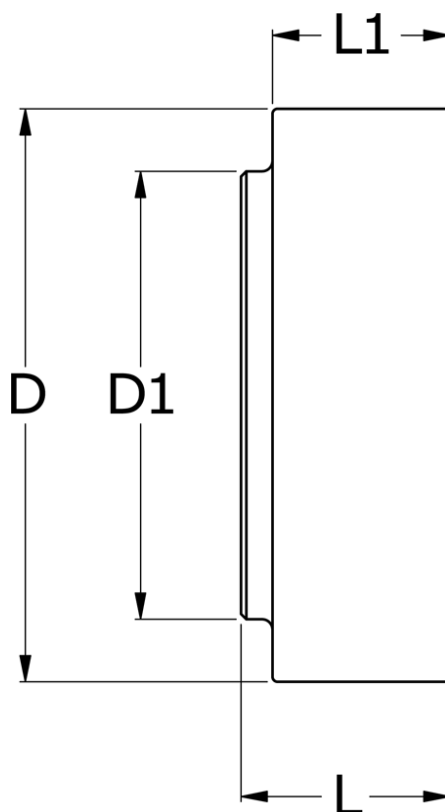

Data Sheet

Article number: 330648001

Description: Coupling N-Eupex str. 480
Part 1 (incl. rubber) without bore

Measures

D	= 480
D1	= 240
L	= 190
L1	= 90
Max bore	= 145
Torque (N m)	= 16600